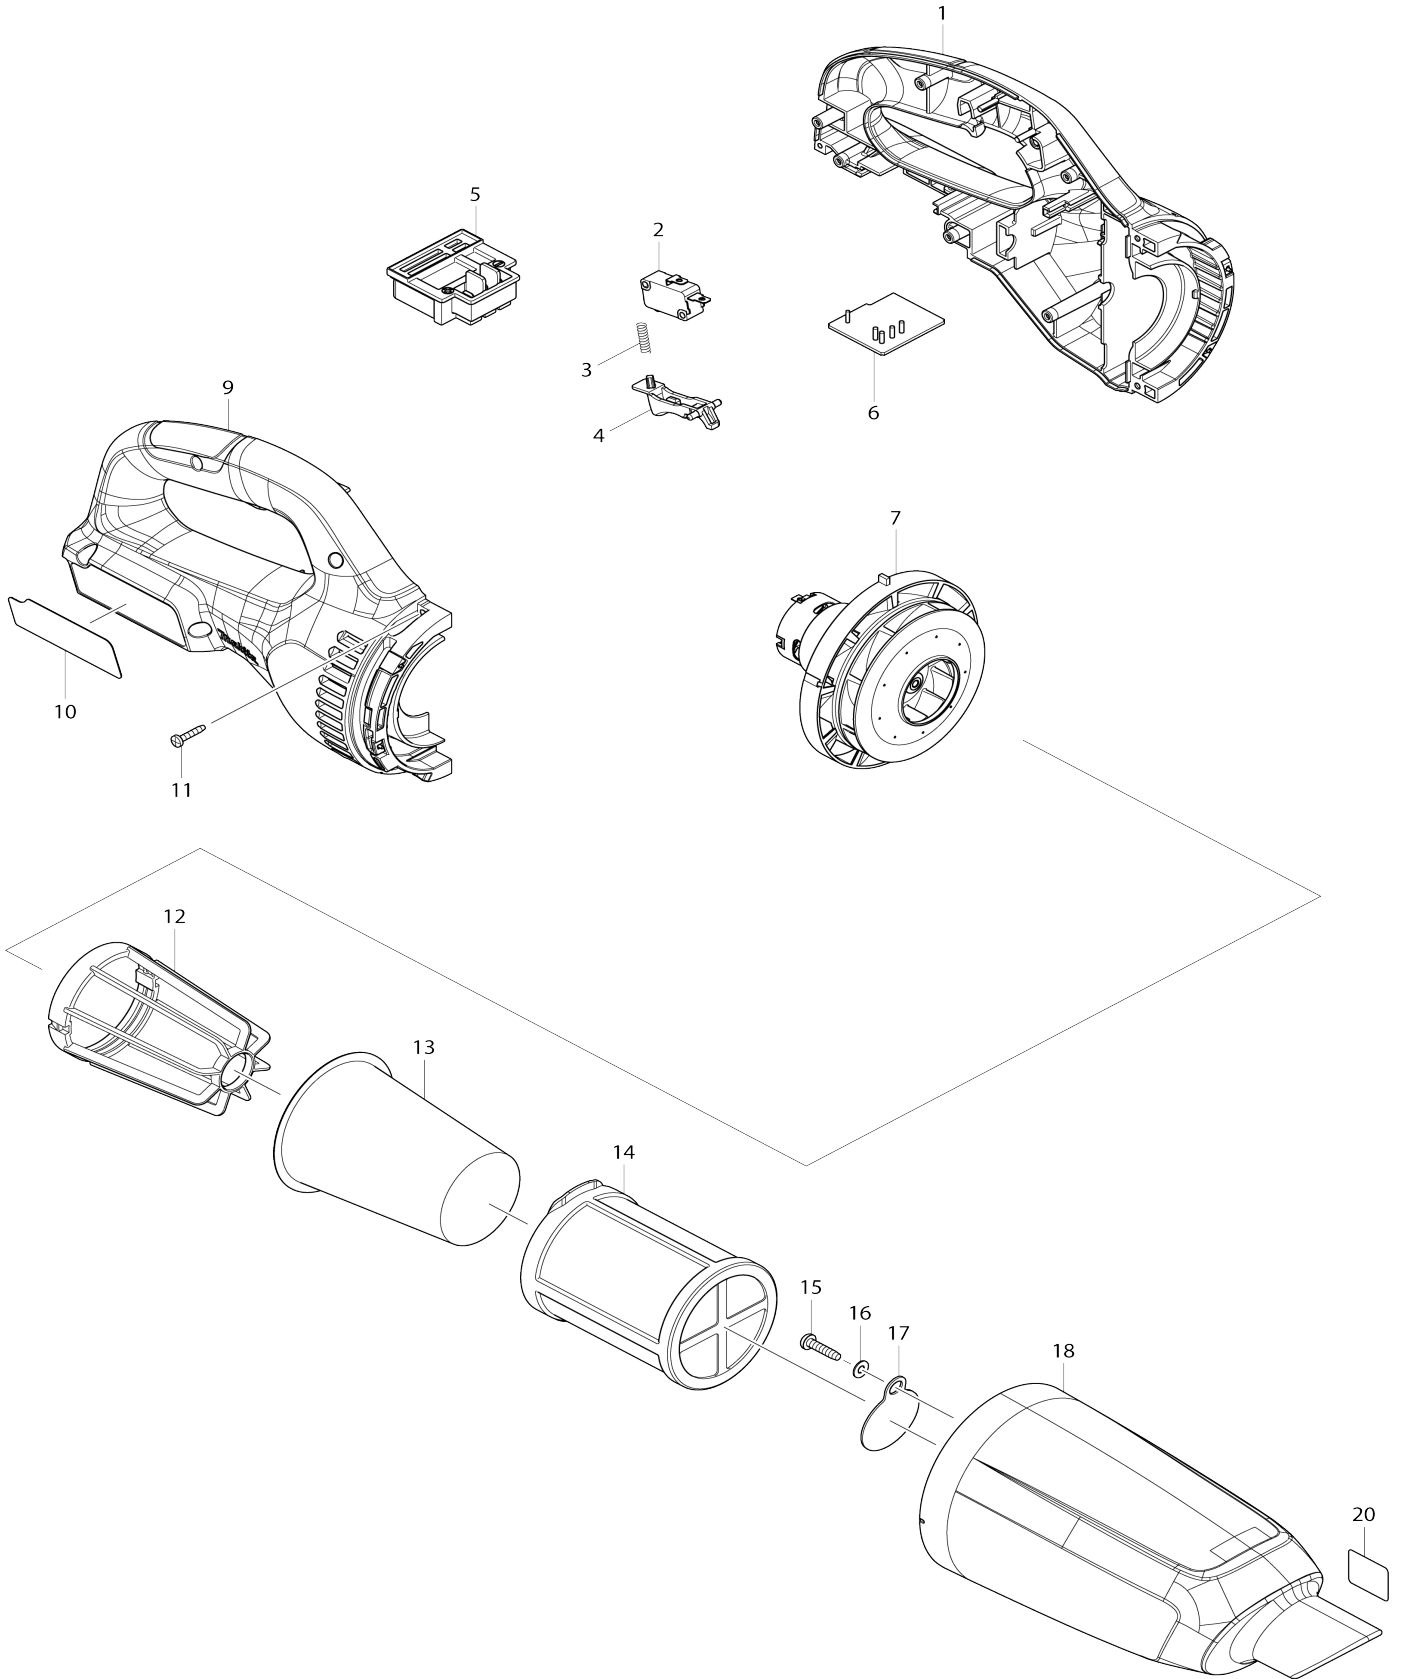

# Model No.CL183D CORDLESS CLEANER

# Model No.CL183D CORDLESS CLEANER

Item No.	Parts No.	Description
001A	183A61-2	HOUSING SET
001A		INC. 9
001	183A62-0	HOUSING SET
001		INC. 9
001-1 A	183N11-5	HOUSING SET
001-1 A		INC. 9
001-1	183N12-3	HOUSING SET
001-1		INC. 9
002	650744-8	SWITCH D3V-16-3C26
003	231473-8	COMPRESSION SPRING 4
004	455743-3	SWITCH LEVER
005	643862-9	TERMINAL
006	632E23-6	CONTROLLER UNIT
C10	688172-7	LINE FILTER
C11	688172-7	LINE FILTER
C20	654086-2	RECEPTACLE
007	123424-4	MOTOR ASS'Y
009A	183A61-2	HOUSING SET
009A		INC. 1
009	183A62-0	HOUSING SET
009		INC. 1
009-1 A	183N11-5	HOUSING SET
009-1 A		INC. 1
009-1	183N12-3	HOUSING SET
009-1		INC. 1
010	850T07-4	CL183D NAME PLATE
011	266429-2	TAPPING SCREW 3X16
012	410237-5	STAY
012-1	458467-0	STAY
013	443060-3	FILTER
014	451208-3	PRE-FILTER
015	265995-6	TAPPING SCREW 4X18
015-1	251530-6	TAPPING SCREW 4X18
016	941051-3	FLAT WASHER 4
017	424208-6	VALVE
018A	455601-3	CAPSULE
018	455604-7	CAPSULE
020	809293-4	INDICATION LABEL
A01A	123283-6	NOZZLE ASSEMBLY
A01	123286-0	NOZZLE ASSEMBLY
A01-1 A	123485-4	FLOOR T-NOZZLE 28 IVO
C10	451410-8	ROLLER
C20	268208-4	PIN 3
C30	424096-1	WIPER